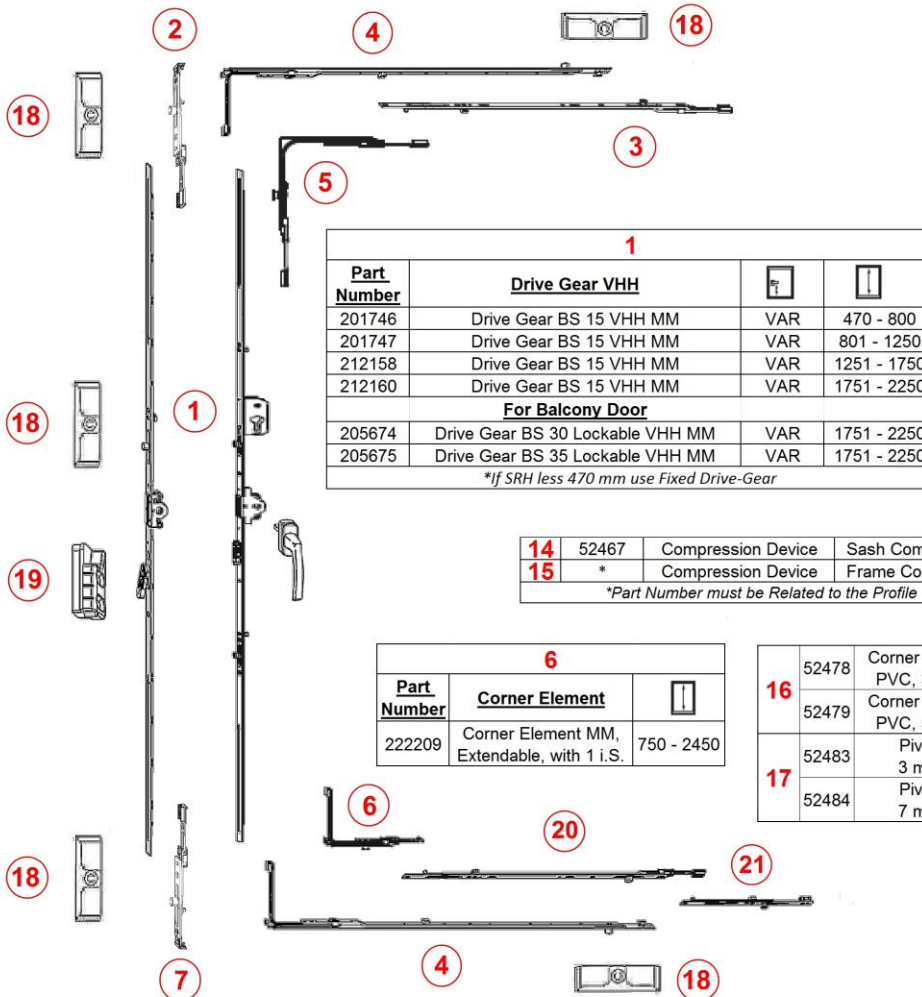

Turn Only Fittings For Single Sash Windows Multi-Matic

2	
Part Number	Top End Pieces
212212	End Piece 180°
212686	End Piece 90°

5		
Part Number	Corner Element	
222201	Corner Element MM with 1 i.S.	320 - 1650
222202	Corner Element MM with 2 i.S.	320 - 1650
222203	Corner Element MM, Short, 1 i.S.	220 - 319

3		
Part Number	Centre Lock	
201840*	Centre Lock MM with 1 i.S.	801 - 1280
201753	Centre Lock MM with 1 i.S.	1281 - 1500
201754	Centre Lock MM with 2 i.S.	1701 - 2200

**Use only from 800 mm SRW*

8	52462	Turn-Only Top Hinge, 120 kg, PVC/Timber
9	52486	Rebated Scissor-Stay Support Arm, PVC, 12/20-13, Silver
10	52480	Scissor-Stay Hinge, PVC, 100 kg, 3mm PIN
	52481	Scissor-Stay Hinge, PVC 120 kg, 7mm PIN
11	94491	Spindle Bar for PVC and Timber Scissor-Stay Hinges, Silver

7	
Part Number	Bottom End Pieces
212212	End Piece 180°

4		
Part Number	Centre Lock	
211924*	Centre Lock MM	801 - 1280
211925	Centre Lock MM	1281 - 1500
211926	Centre Lock MM	1501 - 2000
211927	Centre Lock MM	2001 - 2200
211928	Centre Lock MM	2201 - 2450

**Use a Centre Lock Over SRW 800 mm*

20		
Part Number	Centre Lock	
201840	Centre Lock, Extendable with 1 i.S.	801 - 1280

18	Striker Plate*
19	Sash Lifter MM, Silver*

**Part Number must be Related to the Profile*