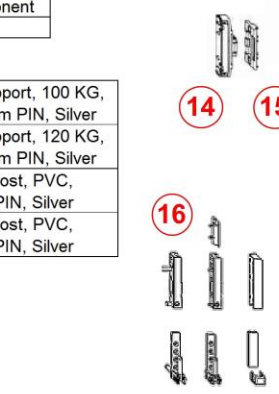

1			
Part Number	Drive Gear VHH		
201746	Drive Gear BS 15 VHH MM	VAR	470 - 800
201747	Drive Gear BS 15 VHH MM	VAR	801 - 1250
212158	Drive Gear BS 15 VHH MM	VAR	1251 - 1750
212160	Drive Gear BS 15 VHH MM	VAR	1751 - 2250
For Balcony Door			
205674	Drive Gear BS 30 Lockable VHH MM	VAR	1751 - 2250
205675	Drive Gear BS 35 Lockable VHH MM	VAR	1751 - 2250

**If SRH less 470 mm use Fixed Drive-Gear*

12	94030	Tilt or Turn Only Hinge, Silver
13	52321	Tilt or Turn Only Hinge, Adjustable, Silver

14	52467	Compression Device	Sash Component
15	*	Compression Device	Frame Component

**Part Number must be Related to the Profile*

6		
Part Number	Corner Element	
222209	Corner Element MM, Extendable, with 1 i.S.	750 - 2450

16	52478	Corner Support, 100 KG, PVC, 3 mm PIN, Silver
	52479	Corner Support, 120 KG, PVC, 5 mm PIN, Silver
17	52483	Pivot Post, PVC, 3 mm PIN, Silver
	52484	Pivot Post, PVC, 7 mm PIN, Silver

**Use a Centre Lock Over SRW 800 mm*

20		
Part Number	Centre Lock	
201840	Centre Lock, Extendable with 1 i.S.	801 - 1280

18	Striker Plate*
19	Sash Lifter MM, Silver*

**Part Number must be Related to the Profile*