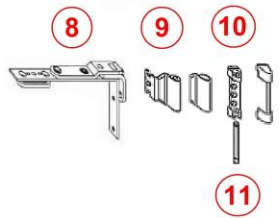

12	94030	Tilt or Turn Only Hinge, Silver
13	52321	Tilt or Turn Only Hinge, Adjustable, Silver