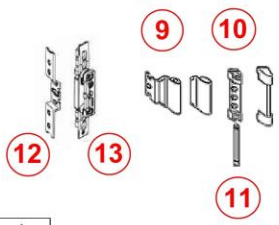

14	52467	Compression Device	Sash Component
15	*	Compression Device	Frame Component

*Part Number must be Related to the Profile

6		
Part Number	Corner Element	
222209	Corner Element MM, Extendable, with 1 i.S.	750 - 2450

16	52478	Corner Support, 100 KG, PVC, 3 mm PIN, Silver
	52479	Corner Support, 120 KG, PVC, 5 mm PIN, Silver
17	52483	Pivot Post, PVC, 3 mm PIN, Silver
	52484	Pivot Post, PVC, 7 mm PIN, Silver